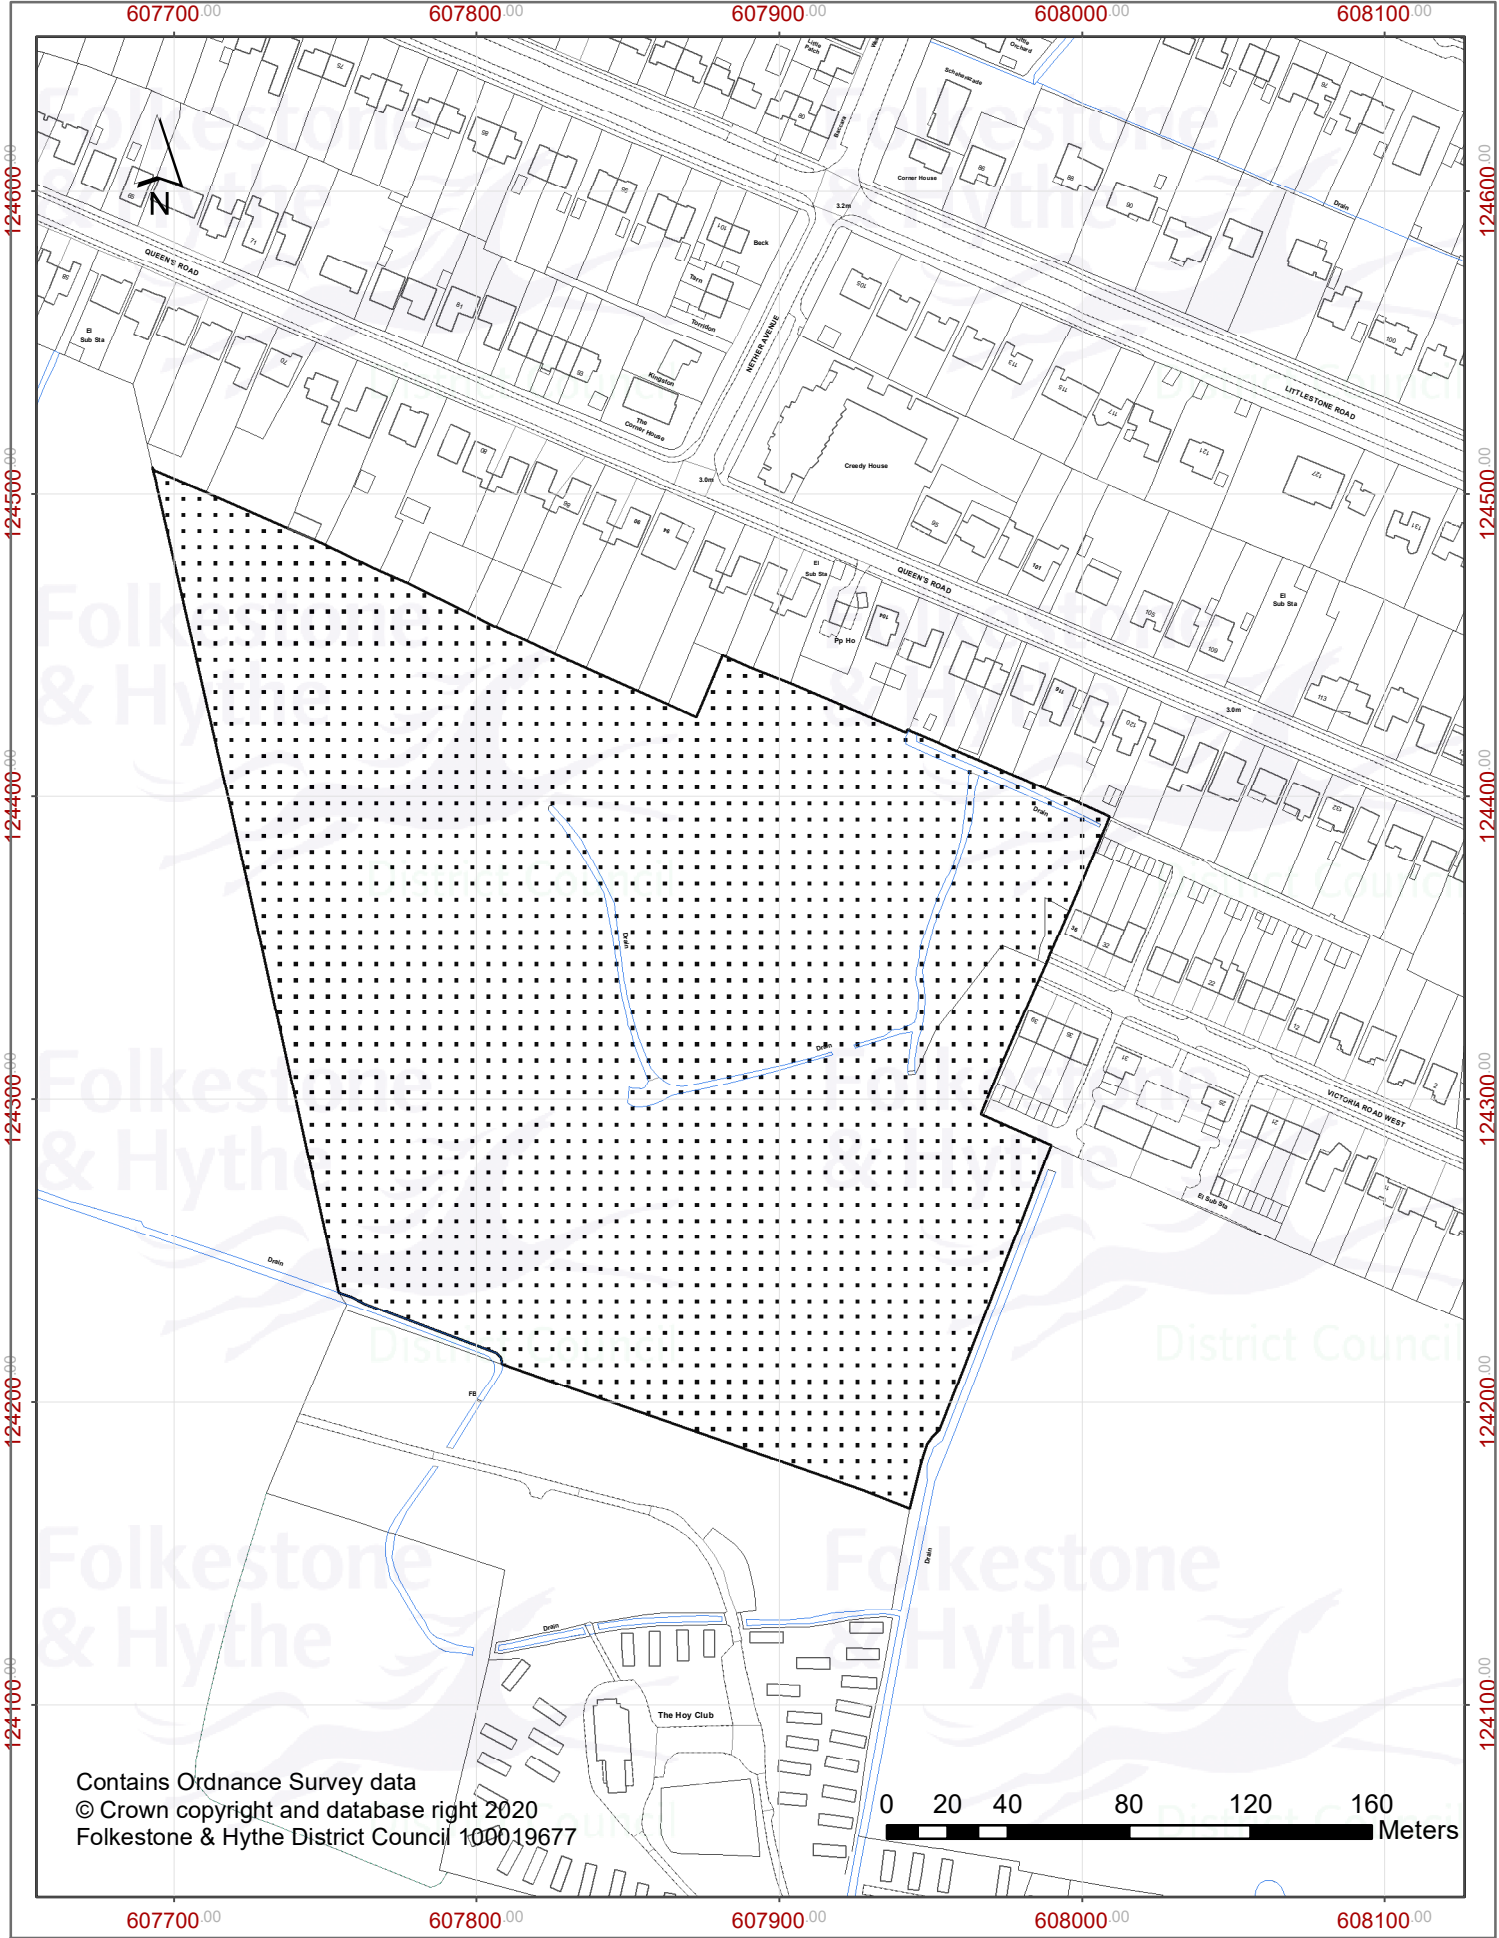

Y18/0768/FH  
Land adjoining 39 Victoria Road West  
Littlestone

Contains Ordnance Survey data  
© Crown copyright and database right 2020  
Folkestone & Hythe District Council 100019677

0 20 40 80 120 160 Meters